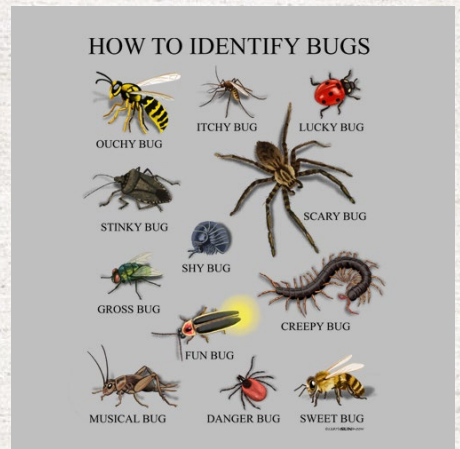

* 3X-5X available in select styles. ** XL available in select styles.

Available in multiple colors:

785 - PAPER BEATS ROCK

573 - PLAY OUTSIDE

734 - HOW TO IDENTIFY BUGS

582 - SOCIAL DISTANCING CHAMP

712 - GROUP THERAPY