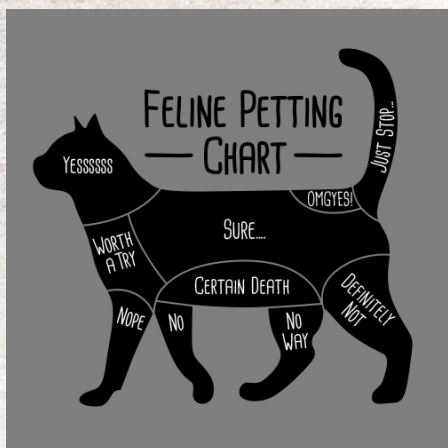

Color Printed Glass Ornament \$5.25

Tin Sign \$8.00

707 - CAT BAKERY

673 - STAY AT HOME DOG MOM

777 - HOW TO IDENTIFY CHICKENS

502 - FELINE PETTING CHART

472 - STAY AT HOME CAT MOM

584 - GUESS WHAT