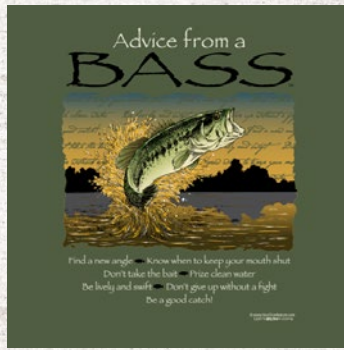

239

163

981

993

284

176

228

984

962

264

357

268

161

948

292

960

949

156

180

174