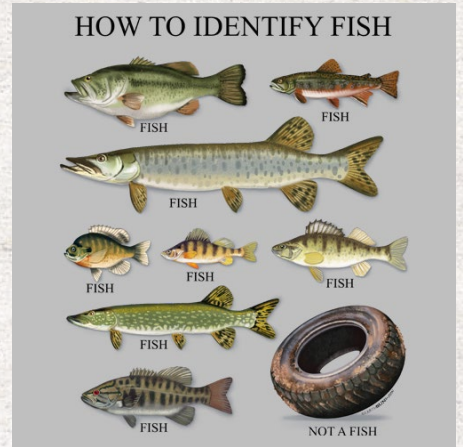

736
p. 8

FISHING / ON THE WATER

426 - SHARK SIDE

NEW

763 - READY TO TACKLE THE DAY

NEW

773 - NORTHEASTERN FISH

689 - ONLINE SCAM

430 - EXCUSE ME FISH

745 - HOW TO IDENTIFY FISH

694 - WORKING REMOTELY

719 - ARM IN A CAST

716 - LIFE IS SIMPLE - FISH

22

Adult Tee S-XL \$9.50 2X-\$1.50, 3X-5X-\$2.50*

Ladies Tee S-XL \$9.50 2X+\$1.50, 3X+\$2.50*